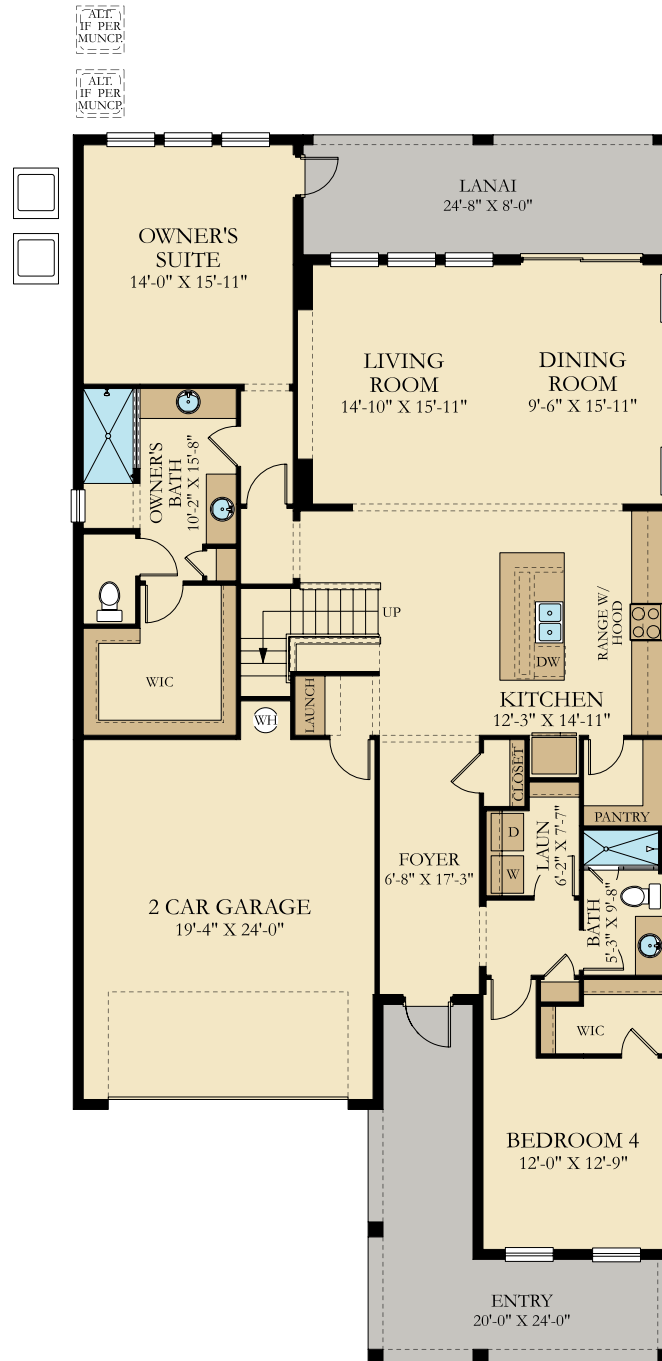

# 2992-Weston

4 Beds | 3 Full Baths | | 2,992 sq. ft.

Elevation H

See Important Legal Notices for terms and conditions.

# 2992-Weston

4 Beds | 3 Full Baths | | 2,992 sq. ft.

Elevation J

See Important Legal Notices for terms and conditions.

# 2992-Weston

4 Beds | 3 Full Baths | | 2,992 sq. ft.

See Important Legal Notices for terms and conditions.