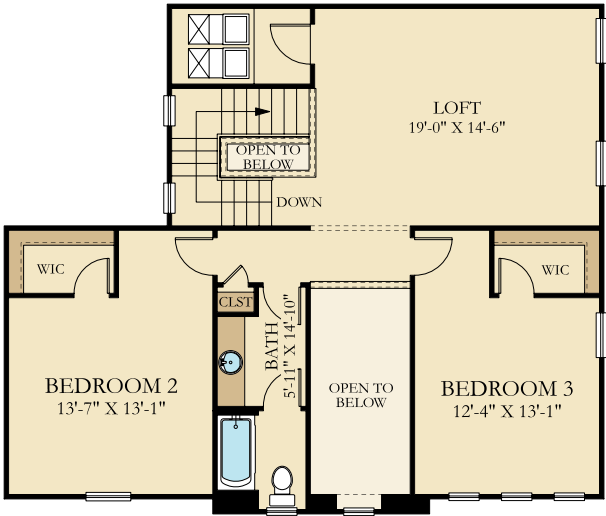

# 2992-Weston

4 Beds | 3 Full Baths | | 2,992 sq. ft.

Elevation H

See Important Legal Notices for terms and conditions.

# 2992-Weston

4 Beds | 3 Full Baths | | 2,992 sq. ft.

Elevation J

See Important Legal Notices for terms and conditions.

# 2992-Weston

4 Beds | 3 Full Baths | | 2,992 sq. ft.

See Important Legal Notices for terms and conditions.