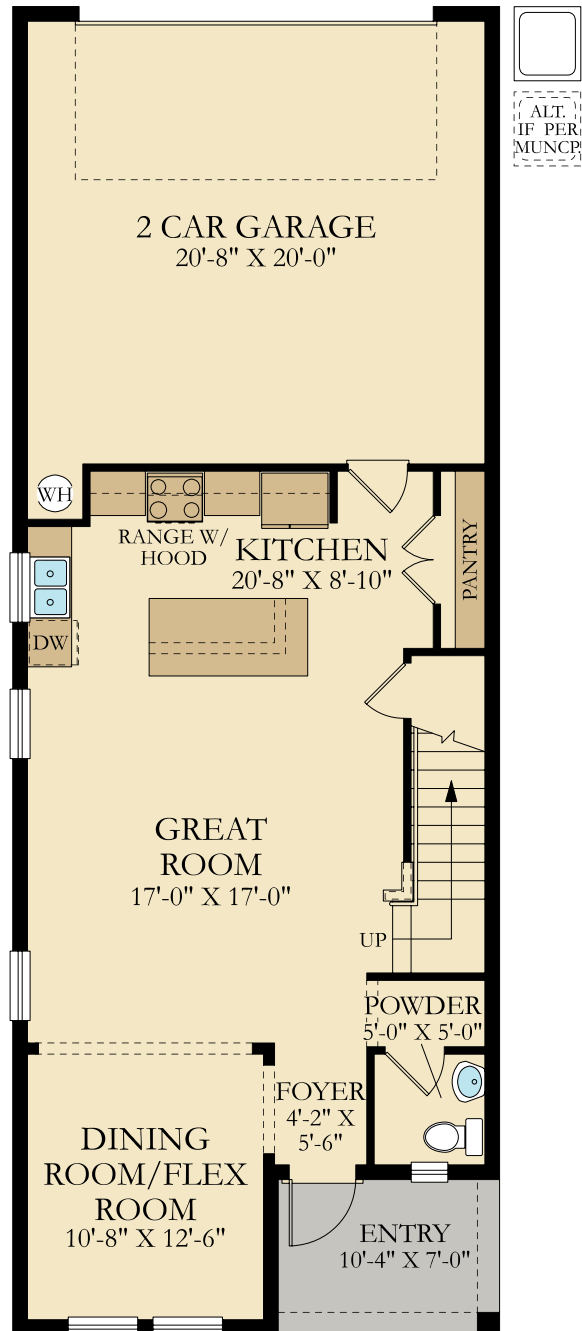

# Tahoe

4 Beds | 2 Full Baths | 1 Half Bath | 2,071 sq. ft.

See Important Legal Notices for terms and conditions.