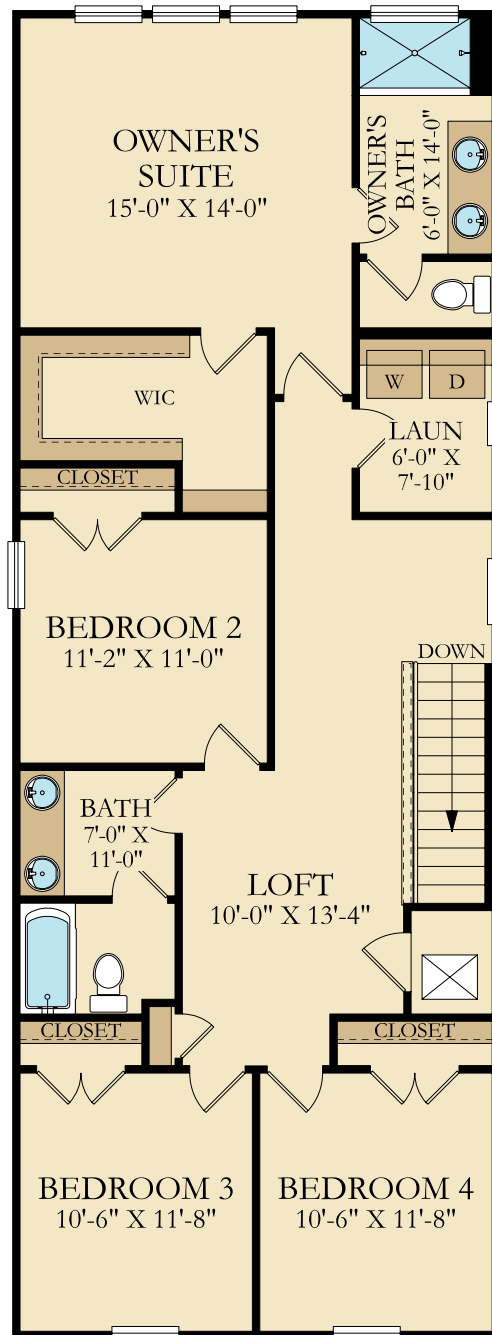

# Tahoe

4 Beds | 2 Full Baths | 1 Half Bath | 2,071 sq. ft.

See Important Legal Notices for terms and conditions.