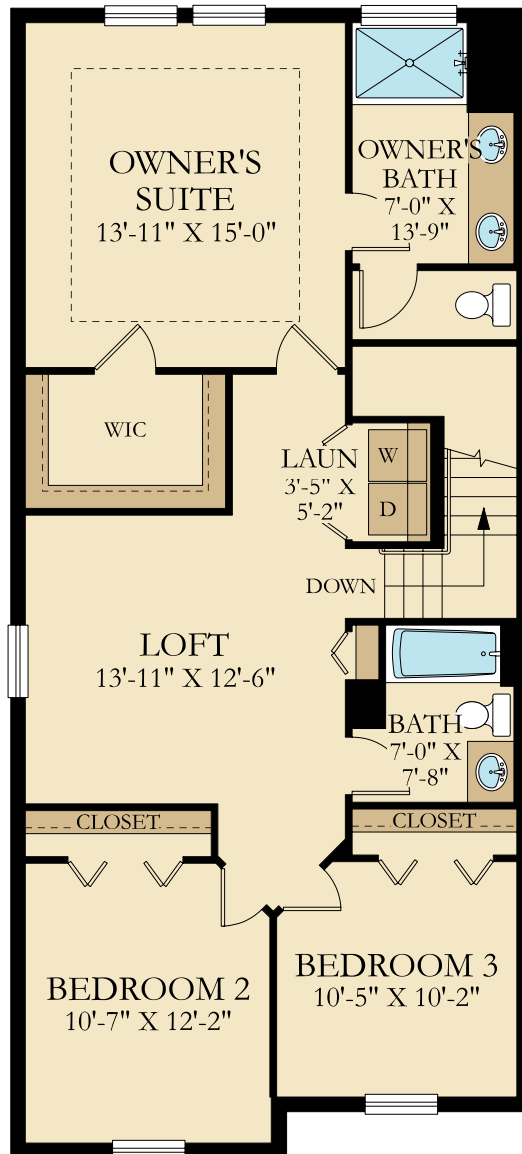

Sienna

3 Beds | 2 Full Baths | 1 Half Bath | 1,873 sq. ft.

8Plex Craftsman

See Important Legal Notices for terms and conditions.

Sienna

3 Beds | 2 Full Baths | 1 Half Bath | 1,873 sq. ft.

See Important Legal Notices for terms and conditions.

Sienna

3 Beds | 2 Full Baths | 1 Half Bath | 1,873 sq. ft.

See Important Legal Notices for terms and conditions.