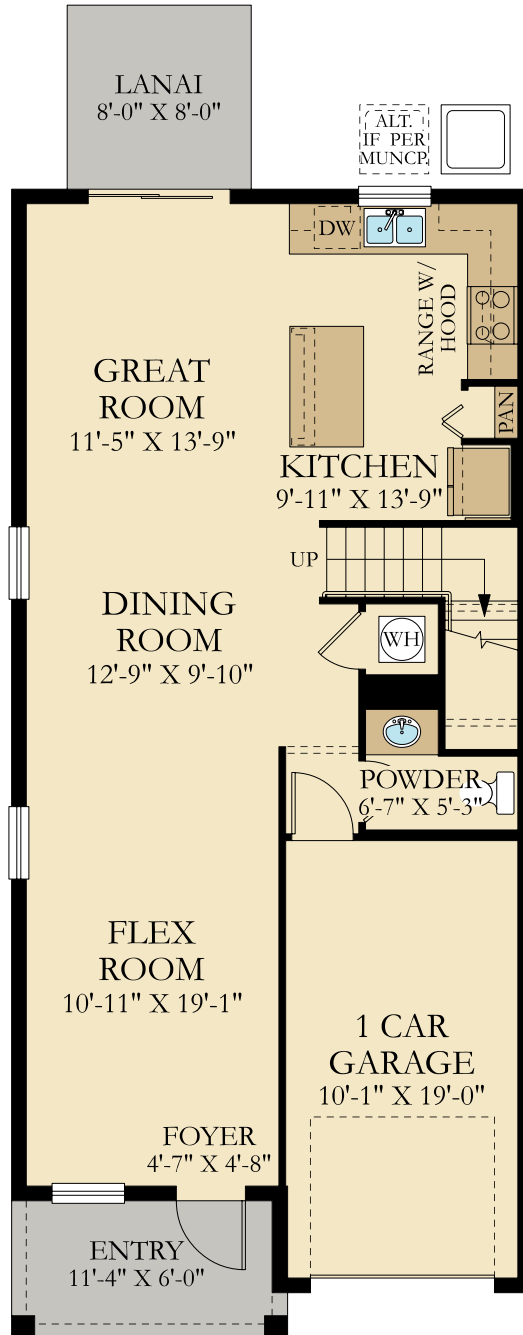

Sienna

3 Beds | 2 Full Baths | 1 Half Bath | 1,873 sq. ft.

8Plex Craftsman

See Important Legal Notices for terms and conditions.

Sienna

3 Beds | 2 Full Baths | 1 Half Bath | 1,873 sq. ft.

See Important Legal Notices for terms and conditions.

Sienna

3 Beds | 2 Full Baths | 1 Half Bath | 1,873 sq. ft.

See Important Legal Notices for terms and conditions.