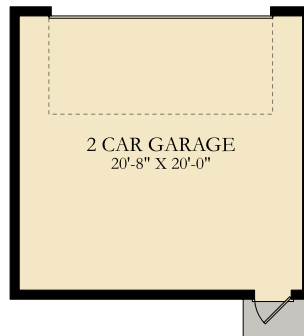

Sage

4 Beds | 3 Full Baths | 1 Half Bath | 2,502 sq. ft.

Elevation B3M

See Important Legal Notices for terms and conditions.

Sage

4 Beds | 3 Full Baths | 1 Half Bath | 2,502 sq. ft.

Elevation D3M

See Important Legal Notices for terms and conditions.

Sage

4 Beds | 3 Full Baths | 1 Half Bath | 2,502 sq. ft.

Elevation H3M

See Important Legal Notices for terms and conditions.

Sage

4 Beds | 3 Full Baths | 1 Half Bath | 2,502 sq. ft.

Elevation J3M

See Important Legal Notices for terms and conditions.

Sage

4 Beds | 3 Full Baths | 1 Half Bath | 2,502 sq. ft.

See Important Legal Notices for terms and conditions.

Sage

4 Beds | 3 Full Baths | 1 Half Bath | 2,502 sq. ft.

See Important Legal Notices for terms and conditions.