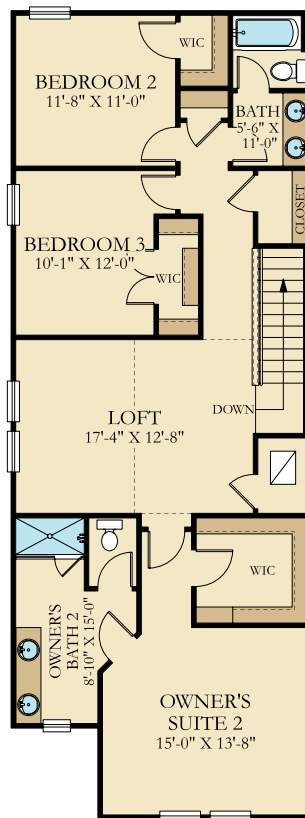

Sage

4 Beds | 3 Full Baths | 1 Half Bath | 2,502 sq. ft.

Elevation B3M

See Important Legal Notices for terms and conditions.

Sage

4 Beds | 3 Full Baths | 1 Half Bath | 2,502 sq. ft.

Elevation D3M

See Important Legal Notices for terms and conditions.

Sage

4 Beds | 3 Full Baths | 1 Half Bath | 2,502 sq. ft.

Elevation H3M

See Important Legal Notices for terms and conditions.

Sage

4 Beds | 3 Full Baths | 1 Half Bath | 2,502 sq. ft.

Elevation J3M

See Important Legal Notices for terms and conditions.

Sage

4 Beds | 3 Full Baths | 1 Half Bath | 2,502 sq. ft.

See Important Legal Notices for terms and conditions.

Sage

4 Beds | 3 Full Baths | 1 Half Bath | 2,502 sq. ft.

See Important Legal Notices for terms and conditions.