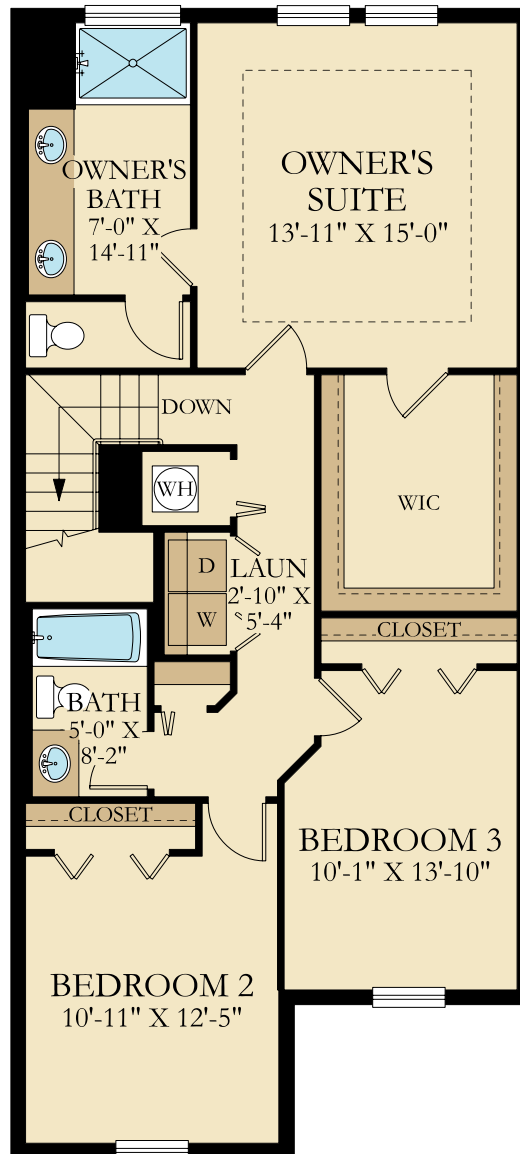

Minori

3 Beds | 2 Full Baths | 1 Half Bath | 1,834 sq. ft.

6Plex Craftsman

See Important Legal Notices for terms and conditions.

Minori

3 Beds | 2 Full Baths | 1 Half Bath | 1,834 sq. ft.

See Important Legal Notices for terms and conditions.

Minori

3 Beds | 2 Full Baths | 1 Half Bath | 1,834 sq. ft.

See Important Legal Notices for terms and conditions.