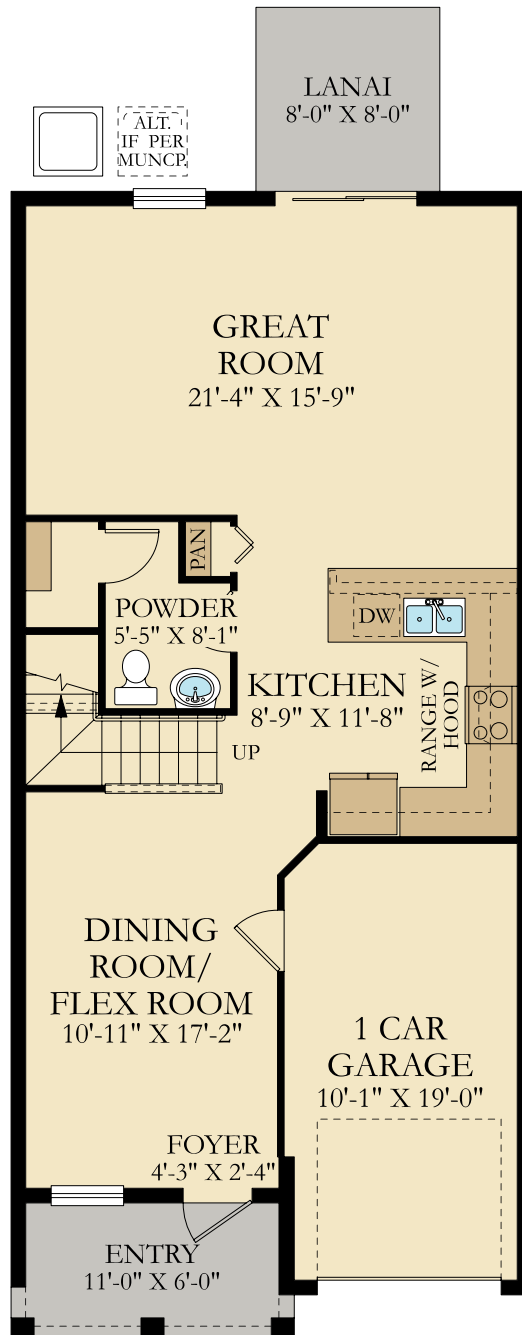

Minori

3 Beds | 2 Full Baths | 1 Half Bath | 1,834 sq. ft.

6Plex Craftsman

See Important Legal Notices for terms and conditions.

Minori

3 Beds | 2 Full Baths | 1 Half Bath | 1,834 sq. ft.

See Important Legal Notices for terms and conditions.

Minori

3 Beds | 2 Full Baths | 1 Half Bath | 1,834 sq. ft.

See Important Legal Notices for terms and conditions.