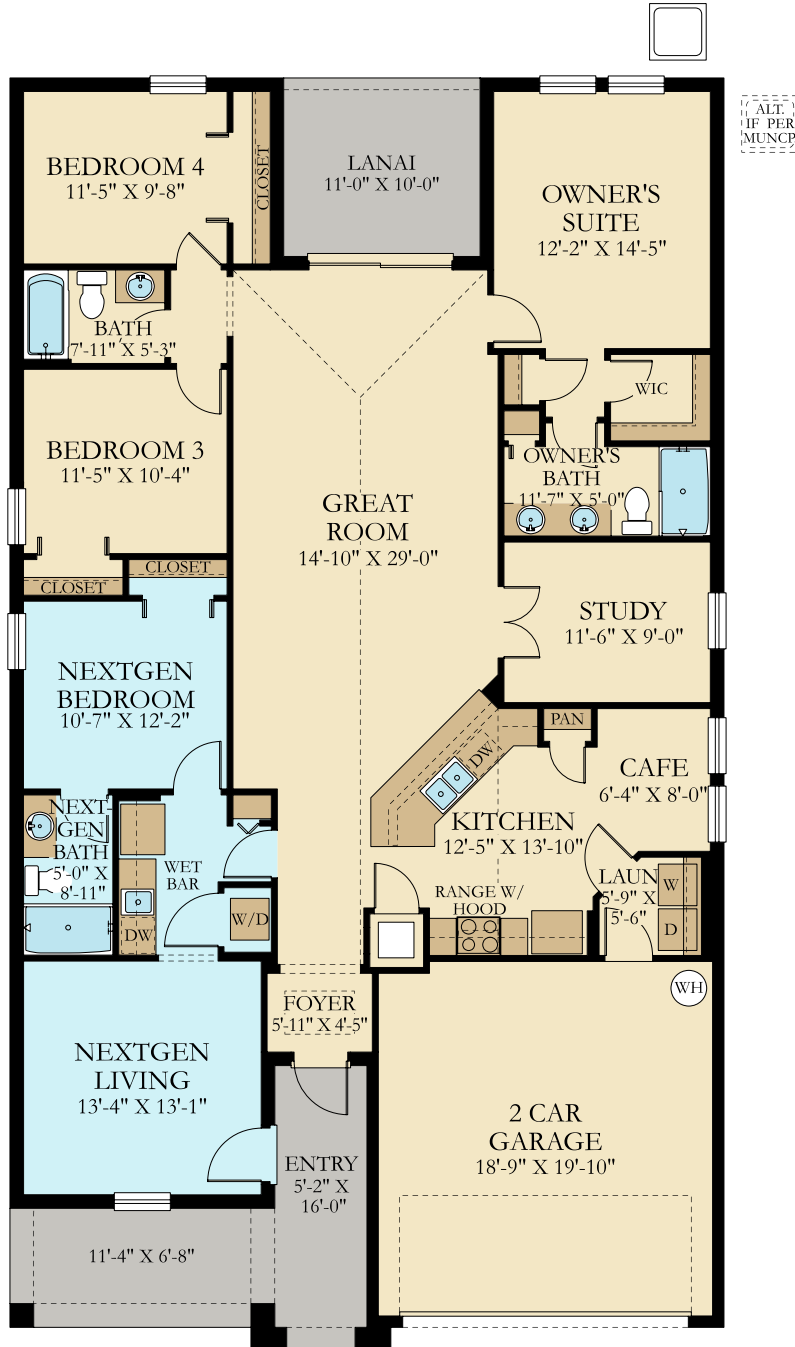

2109-Discovery

4 Beds | 3 Full Baths | 2,109 sq. ft.

Elevation E

See Important Legal Notices for terms and conditions.

2109-Discovery

4 Beds | 3 Full Baths | | 2,109 sq. ft.

Elevation H

See Important Legal Notices for terms and conditions.

2109-Discovery

4 Beds | 3 Full Baths | 2,109 sq. ft.

Elevation J

See Important Legal Notices for terms and conditions.

2109-Discovery

4 Beds | 3 Full Baths | 2,109 sq. ft.

Elevation K

See Important Legal Notices for terms and conditions.

2109-Discovery

4 Beds | 3 Full Baths | | 2,109 sq. ft.

See Important Legal Notices for terms and conditions.