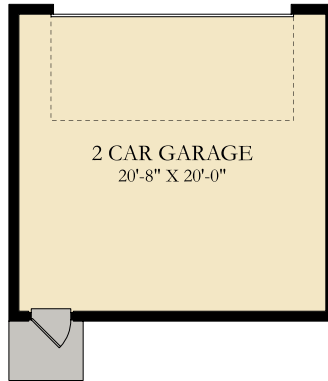

Cascade

4 Beds | 3 Full Baths | | 2,023 sq. ft.

Elevation B3M

See Important Legal Notices for terms and conditions.

Cascade

4 Beds | 3 Full Baths | | 2,023 sq. ft.

Elevation D3M

See Important Legal Notices for terms and conditions.

Cascade

4 Beds | 3 Full Baths | | 2,023 sq. ft.

Elevation H3M

See Important Legal Notices for terms and conditions.

Cascade

4 Beds | 3 Full Baths | | 2,023 sq. ft.

Elevation J3M

See Important Legal Notices for terms and conditions.

Cascade

4 Beds | 3 Full Baths | | 2,023 sq. ft.

See Important Legal Notices for terms and conditions.

Cascade

4 Beds | 3 Full Baths | | 2,023 sq. ft.

See Important Legal Notices for terms and conditions.