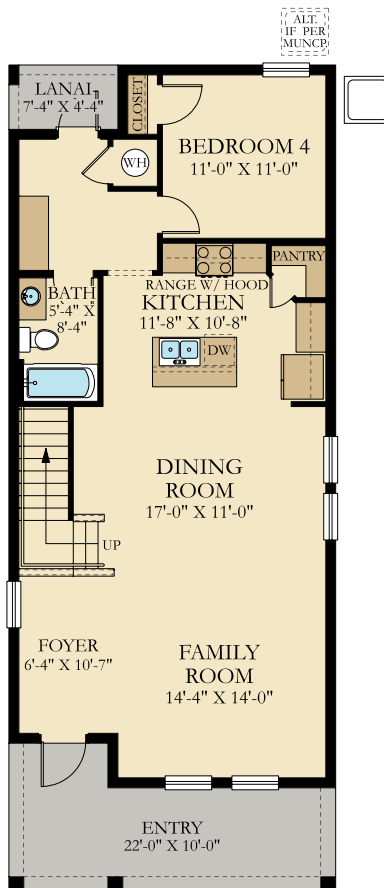

Cascade

4 Beds | 3 Full Baths | | 2,023 sq. ft.

Elevation B3M

See Important Legal Notices for terms and conditions.

Cascade

4 Beds | 3 Full Baths | | 2,023 sq. ft.

Elevation D3M

See Important Legal Notices for terms and conditions.

Cascade

4 Beds | 3 Full Baths | | 2,023 sq. ft.

Elevation H3M

See Important Legal Notices for terms and conditions.

Cascade

4 Beds | 3 Full Baths | | 2,023 sq. ft.

Elevation J3M

See Important Legal Notices for terms and conditions.

Cascade

4 Beds | 3 Full Baths | | 2,023 sq. ft.

See Important Legal Notices for terms and conditions.

Cascade

4 Beds | 3 Full Baths | | 2,023 sq. ft.

See Important Legal Notices for terms and conditions.