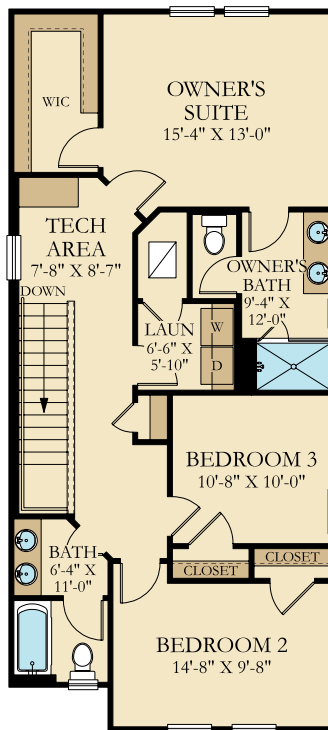

Cascade

4 Beds | 3 Full Baths | | 2,023 sq. ft.

Elevation B3M

See Important Legal Notices for terms and conditions.

Cascade

4 Beds | 3 Full Baths | | 2,023 sq. ft.

Elevation D3M

See Important Legal Notices for terms and conditions.

Cascade

4 Beds | 3 Full Baths | | 2,023 sq. ft.

Elevation H3M

See Important Legal Notices for terms and conditions.

Cascade

4 Beds | 3 Full Baths | | 2,023 sq. ft.

Elevation J3M

See Important Legal Notices for terms and conditions.

Cascade

4 Beds | 3 Full Baths | | 2,023 sq. ft.

See Important Legal Notices for terms and conditions.

Cascade

4 Beds | 3 Full Baths | | 2,023 sq. ft.

See Important Legal Notices for terms and conditions.