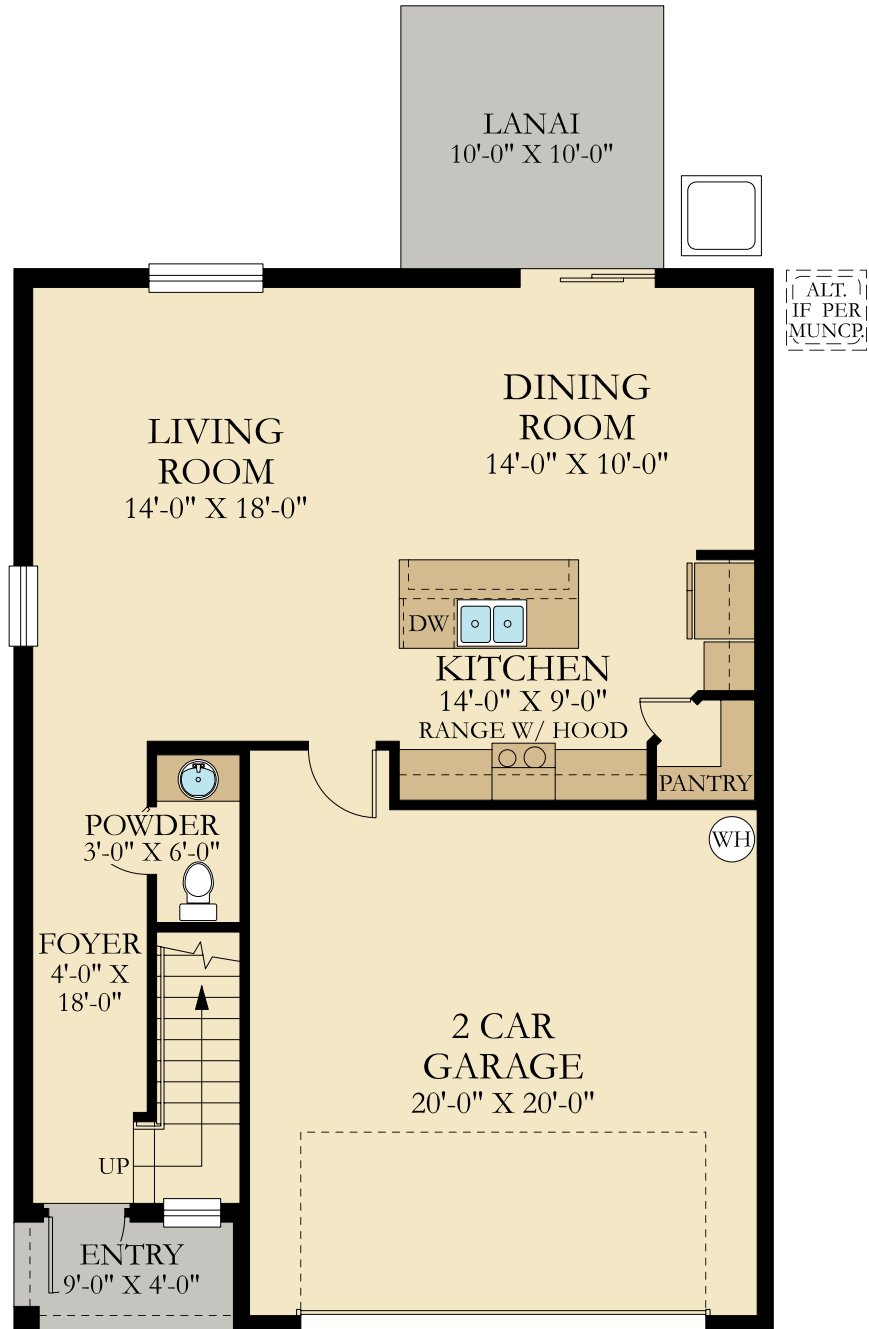

Elevation H

See Important Legal Notices for terms and conditions.

Atlanta

4 Beds | 2 Full Baths | 1 Half Bath | 2 Car Garage | 1,879 sq. ft.

Elevation J

See Important Legal Notices for terms and conditions.

Atlanta

4 Beds | 2 Full Baths | 1 Half Bath | 2 Car Garage | 1,879 sq. ft.

Elevation K

See Important Legal Notices for terms and conditions.

Atlanta

4 Beds | 2 Full Baths | 1 Half Bath | 2 Car Garage | 1,879 sq. ft.

See Important Legal Notices for terms and conditions.

Atlanta

4 Beds | 2 Full Baths | 1 Half Bath | 2 Car Garage | 1,879 sq. ft.

See Important Legal Notices for terms and conditions.