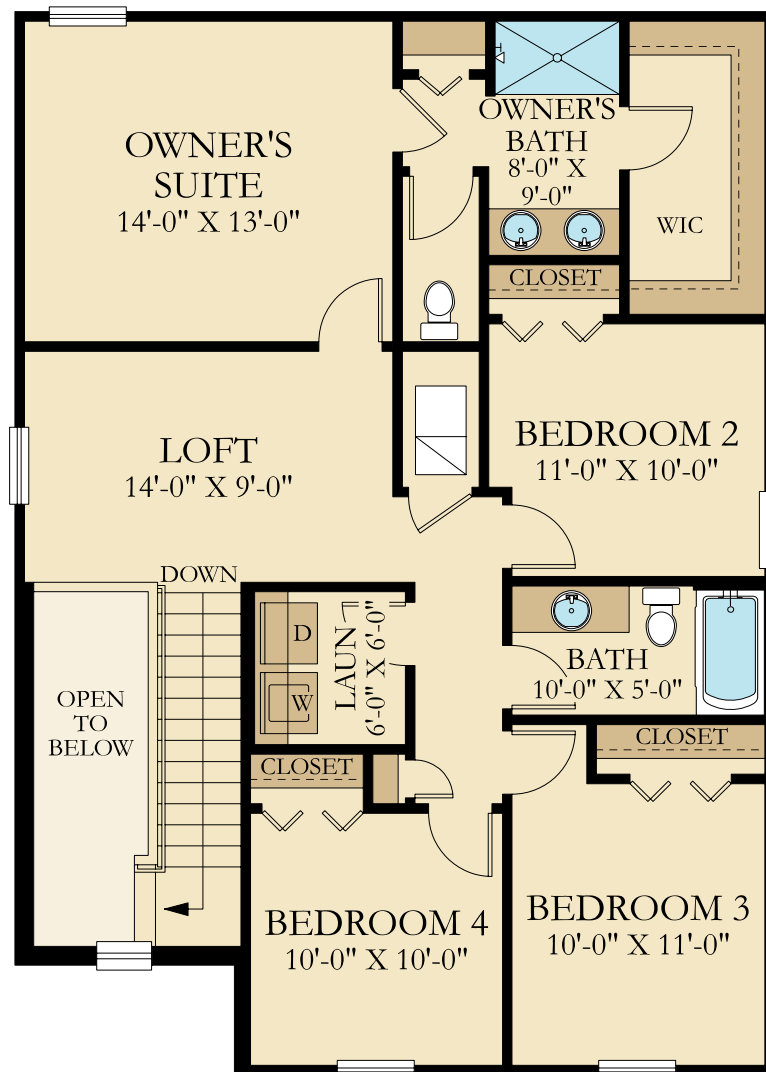

Atlanta

4 Beds | 2 Full Baths | 1 Half Bath | 2 Car Garage | 1,879 sq. ft.

Elevation E

See Important Legal Notices for terms and conditions.

Atlanta

4 Beds | 2 Full Baths | 1 Half Bath | 2 Car Garage | 1,879 sq. ft.

Elevation H

See Important Legal Notices for terms and conditions.

Atlanta

4 Beds | 2 Full Baths | 1 Half Bath | 2 Car Garage | 1,879 sq. ft.

Elevation J

See Important Legal Notices for terms and conditions.

Atlanta

4 Beds | 2 Full Baths | 1 Half Bath | 2 Car Garage | 1,879 sq. ft.

Elevation K

See Important Legal Notices for terms and conditions.

Atlanta

4 Beds | 2 Full Baths | 1 Half Bath | 2 Car Garage | 1,879 sq. ft.

See Important Legal Notices for terms and conditions.

Atlanta

4 Beds | 2 Full Baths | 1 Half Bath | 2 Car Garage | 1,879 sq. ft.

See Important Legal Notices for terms and conditions.