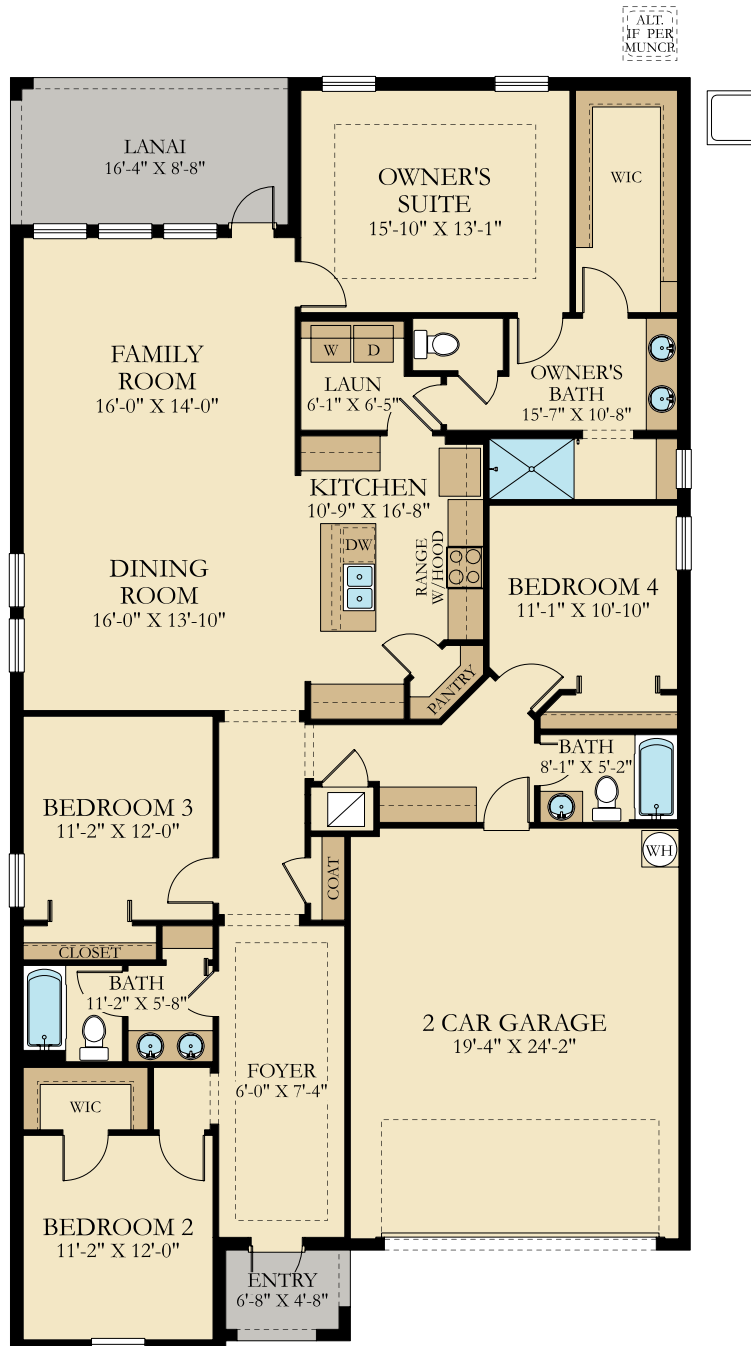

2199-Aspen

4 Beds | 3 Full Baths | 2,199 sq. ft.

Elevation E

See Important Legal Notices for terms and conditions.

2199-Aspen

4 Beds | 3 Full Baths | 2,199 sq. ft.

Elevation H

See Important Legal Notices for terms and conditions.

2199-Aspen

4 Beds | 3 Full Baths | 2,199 sq. ft.

Elevation Q

See Important Legal Notices for terms and conditions.

2199-Aspen

4 Beds | 3 Full Baths | 2,199 sq. ft.

See Important Legal Notices for terms and conditions.