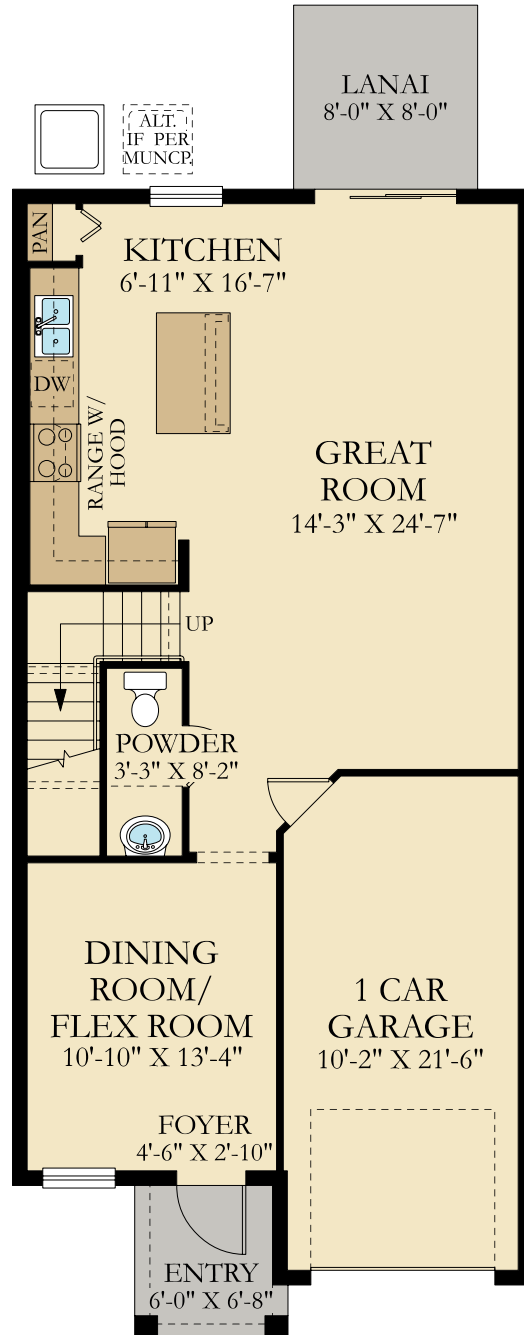

# Amalfi

3 Beds | 2 Full Baths | 1 Half Bath | 1,689 sq. ft.

4Plex Craftsman

See Important Legal Notices for terms and conditions.

# Amalfi

3 Beds | 2 Full Baths | 1 Half Bath | 1,689 sq. ft.

See Important Legal Notices for terms and conditions.