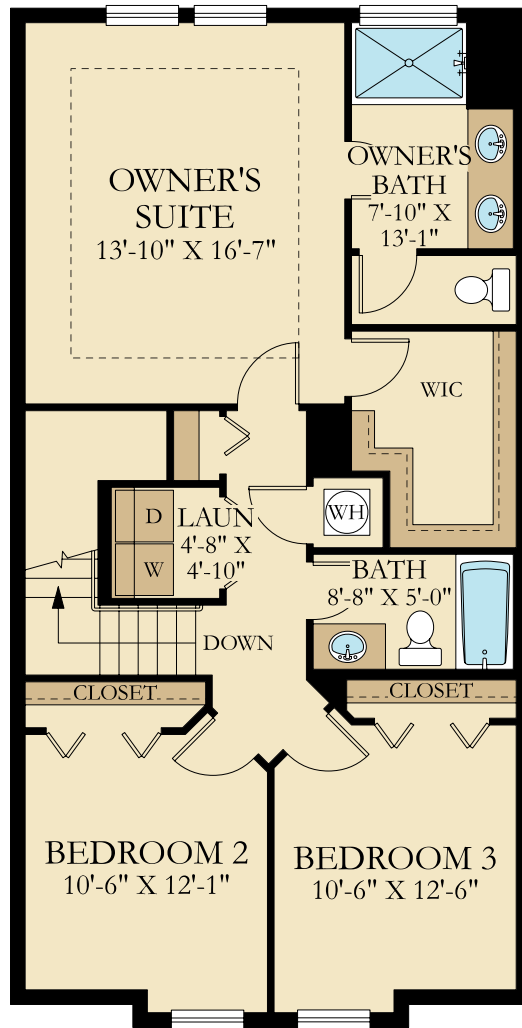

# Amalfi

3 Beds | 2 Full Baths | 1 Half Bath | 1,689 sq. ft.

4Plex Craftsman

See Important Legal Notices for terms and conditions.

# Amalfi

3 Beds | 2 Full Baths | 1 Half Bath | 1,689 sq. ft.

See Important Legal Notices for terms and conditions.