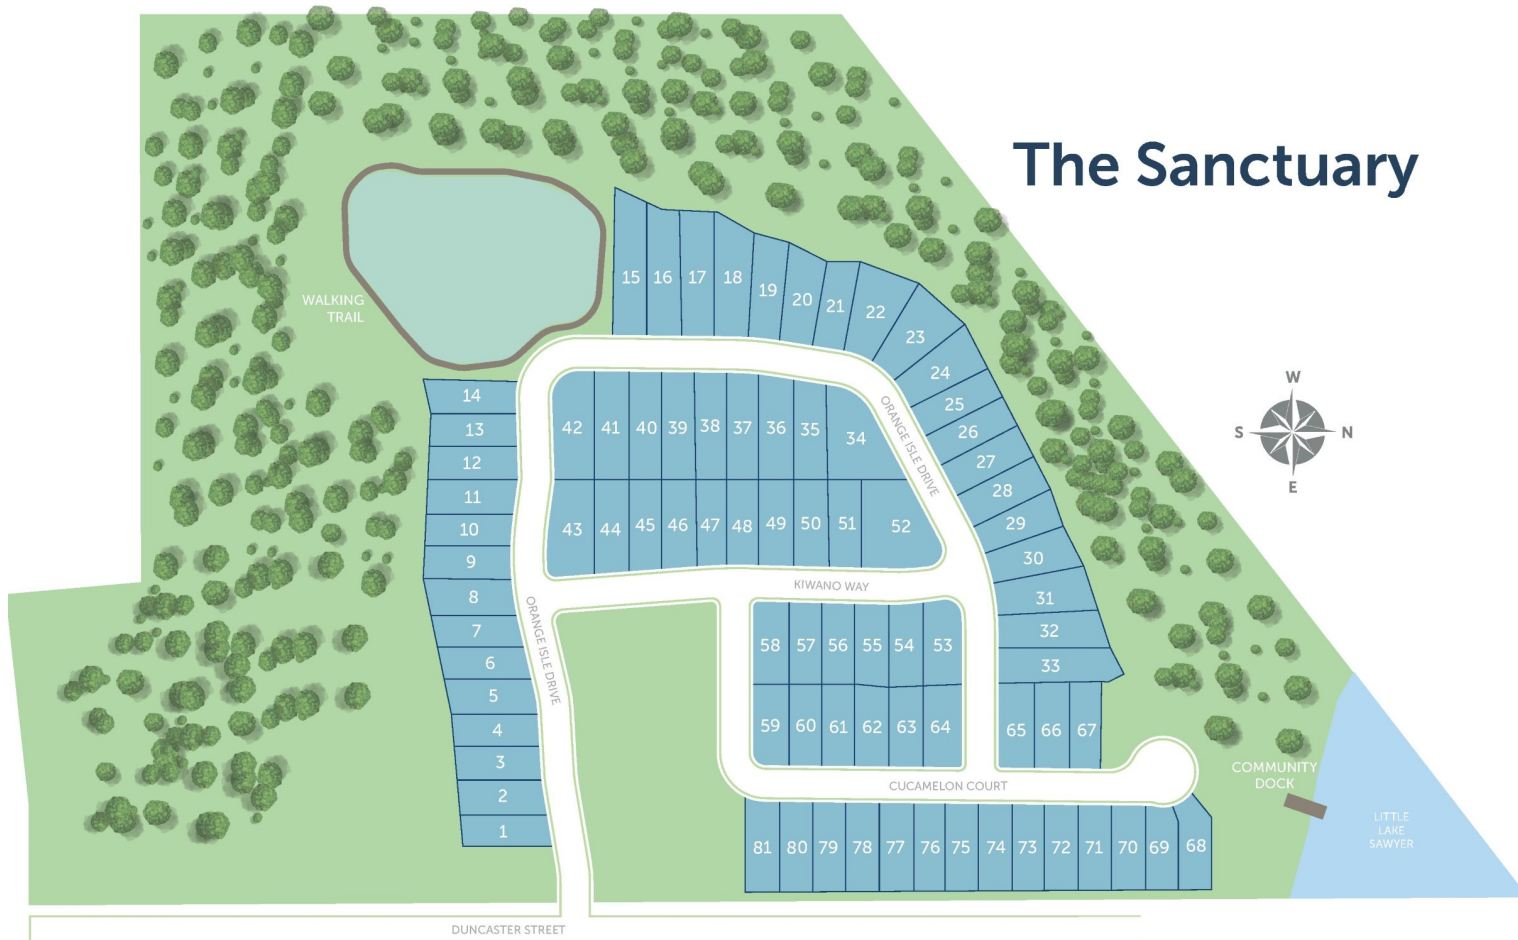

The Sanctuary

 Siteplan is an artist's representation and is for illustrative purposes only. Ryan Homes 2020.

*Community Site Map is not to scale and is for illustrative purposes. The drawing is conceptual only and should not be relied upon as representations, express or implied, of the final detail. All maps and homesite availability are subject to change without notice. See Sales Representative for details. ©2020 NVR, Inc. All Rights Reserved.