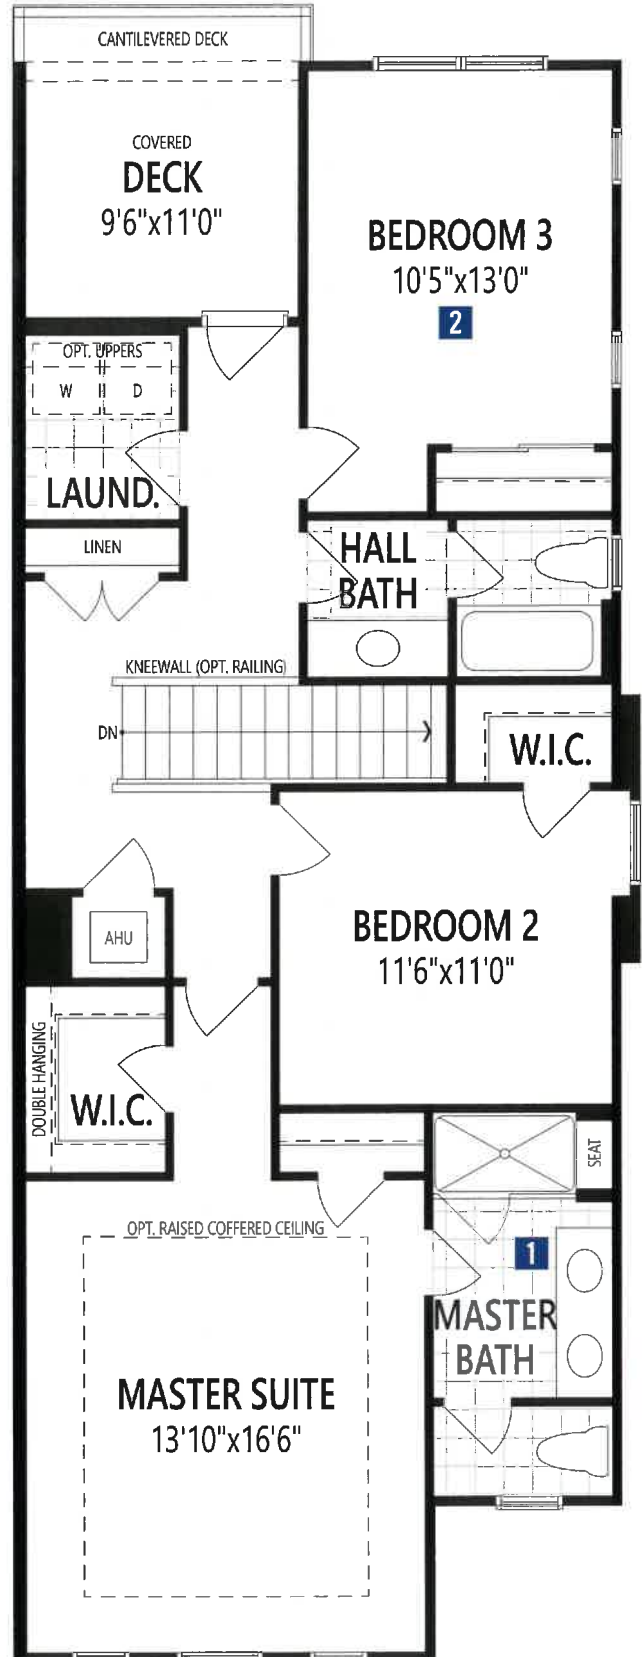

HAMLIN

TOWNHOMES

TUSCAN

CRAFTSMAN

PRAIRIE

1,788 SQ.FT.

3 BEDROOM • 2.5 BATHROOM • 2 CAR GARAGE • 2 STORY

LEGADO

HAMLIN • 1,788 SQ.FT.

First Floor Plan

Second Floor Plan

ARCHITECT'S CHOICE OPTIONS

SECOND FLOOR OPTIONS

1 BATH OASIS

2 LOFT IN LIEU OF BEDROOM 3