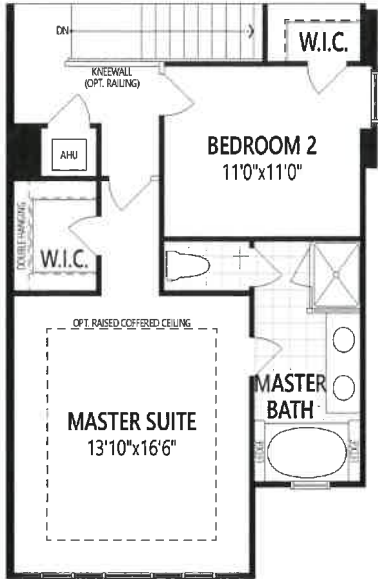

HAMLIN

TOWNHOMES

TUSCAN

CRAFTSMAN

PRAIRIE

1,788 SQ.FT.

3 BEDROOM • 2.5 BATHROOM • 2 CAR GARAGE • 2 STORY

LEGADO

HAMLIN • 1,788 SQ.FT.

First Floor Plan

Second Floor Plan

ARCHITECT'S CHOICE OPTIONS

SECOND FLOOR OPTIONS

1 BATH OASIS

2 LOFT IN LIEU OF BEDROOM 3