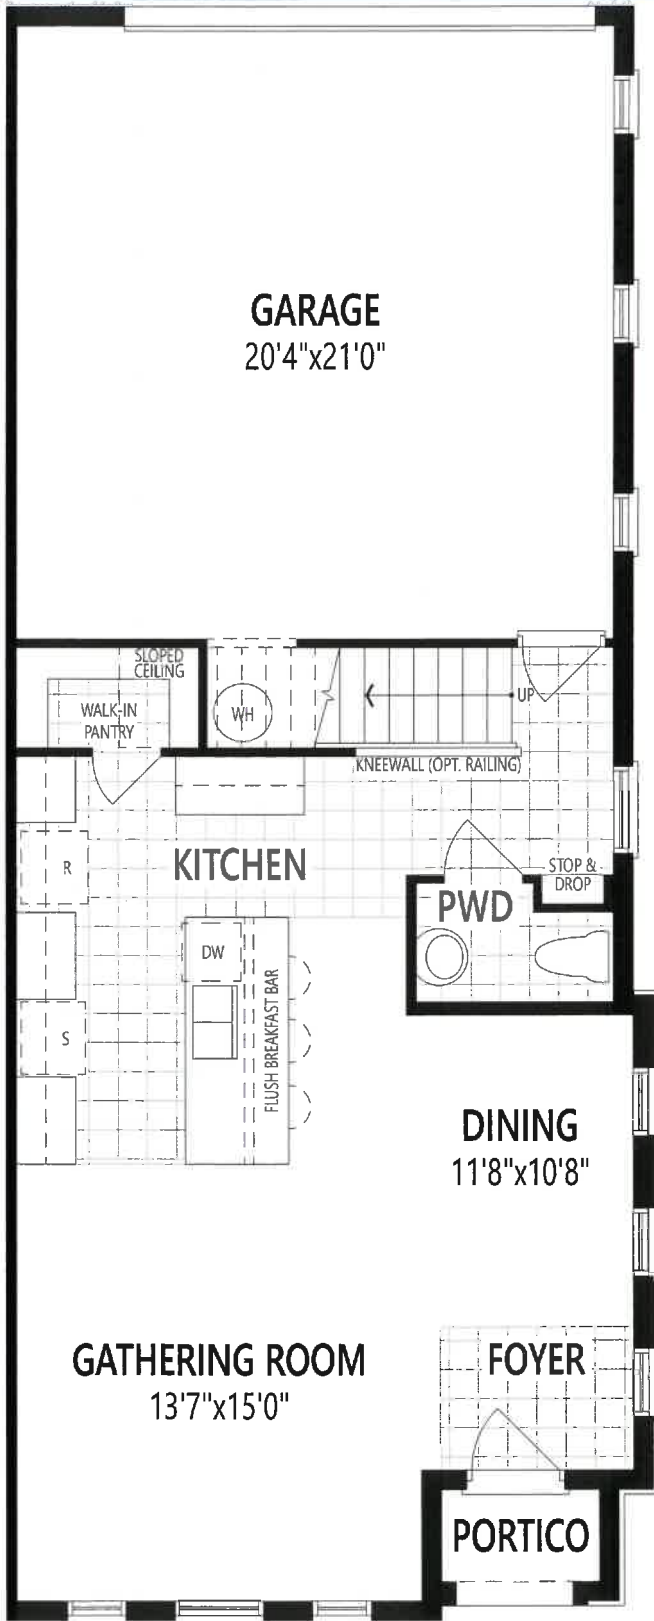

HAMLIN

TOWNHOMES

TUSCAN

CRAFTSMAN

PRAIRIE

1,788 SQ.FT.

3 BEDROOM • 2.5 BATHROOM • 2 CAR GARAGE • 2 STORY

LEGADO

HAMLIN • 1,788 SQ.FT.

First Floor Plan

Second Floor Plan

ARCHITECT'S CHOICE OPTIONS

SECOND FLOOR OPTIONS

1 BATH OASIS

2 LOFT IN LIEU OF BEDROOM 3