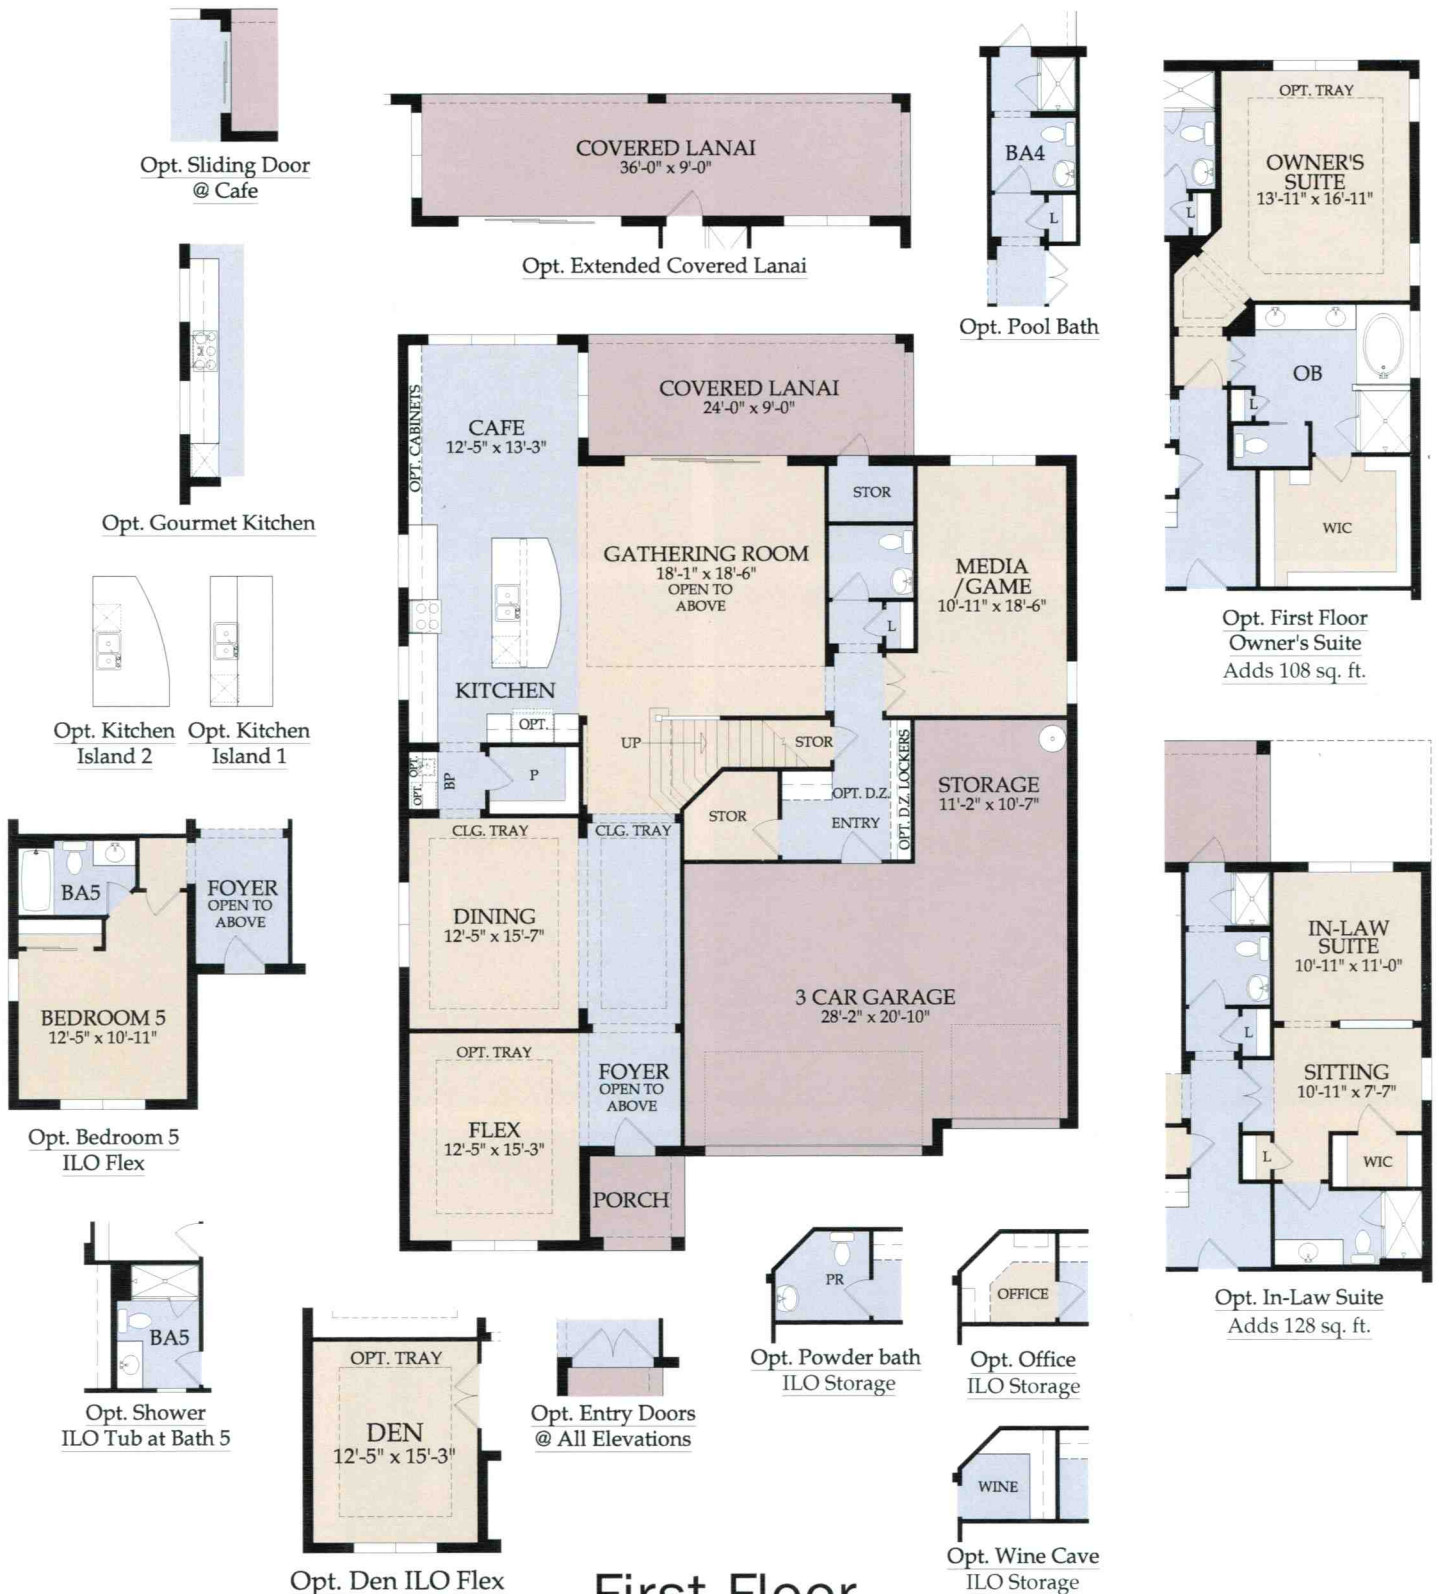

# Kendelwood

4,199 - 4,790 A/C Sq. Ft. | 4 - 6 Bedrooms | 3.5 - 6 Baths | 3-Car Garage  
 Media Room | Flex Room | Owner's Retreat | Butler's Pantry

## First Floor

Opt. Second Floor Media/Game Room  
 ILO Open to Below  
 Adds 274 sq. ft.

Opt. Double Door  
 @ Owner's Suite

Opt. Shower ILO Tub  
 at Bath 2

Opt. Shower ILO Tub  
 at Bath 6

Opt. Shower ILO Tub  
 at Bath 3

Opt. Second Floor Media/Game Room  
 W/ Bedroom 6 and Bath 6 ILO Owner's Suite

# Second Floor

Opt. Vanity at O. Suite