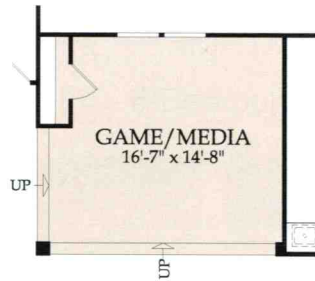

# Kendelwood

4,199 - 4,790 A/C Sq. Ft. | 4 - 6 Bedrooms | 3.5 - 6 Baths | 3-Car Garage  
 Media Room | Flex Room | Owner's Retreat | Butler's Pantry

## First Floor

Opt. Second Floor Media/Game Room  
 ILO Open to Below  
 Adds 274 sq. ft.

Opt. Double Door  
 @ Owner's Suite

Opt. Shower ILO Tub  
 at Bath 2

Opt. Shower ILO Tub  
 at Bath 6

Opt. Shower ILO Tub  
 at Bath 3