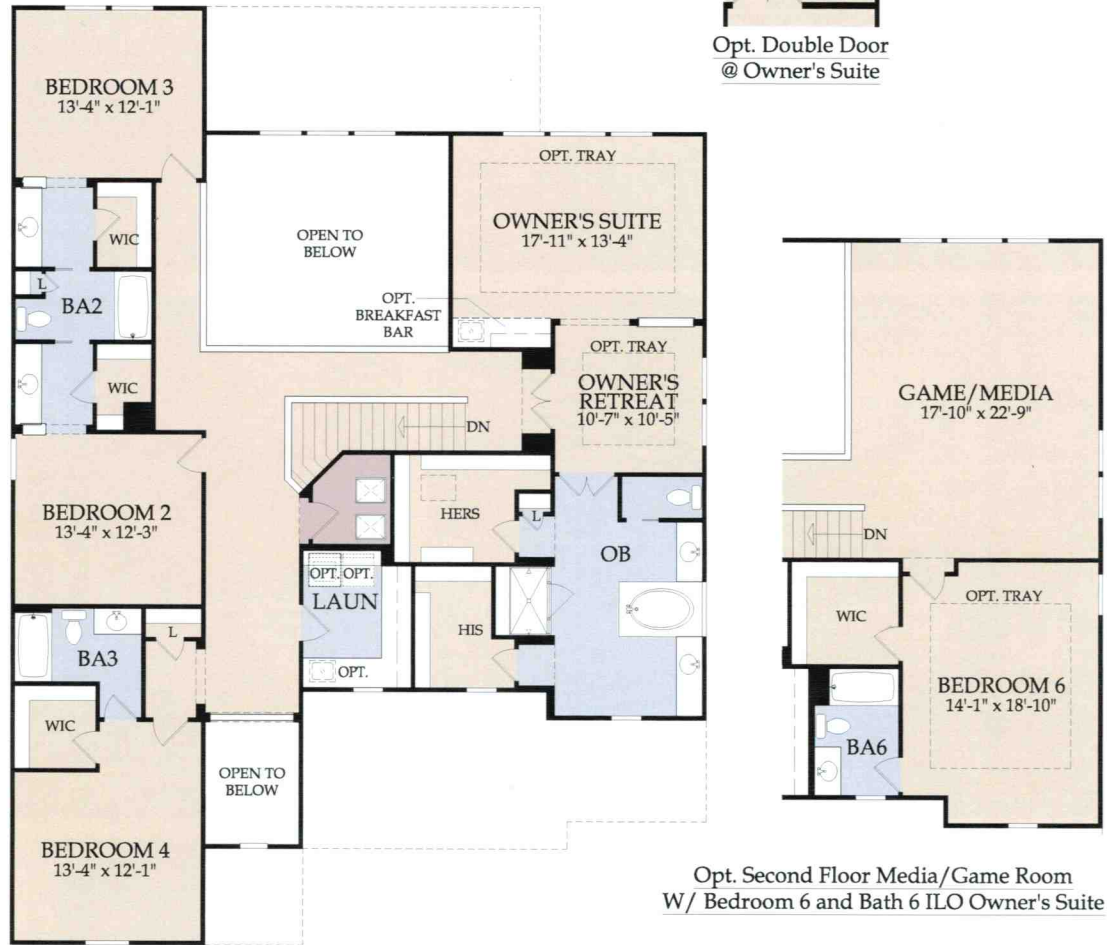

# Kendelwood

4,199 - 4,790 A/C Sq. Ft. | 4 - 6 Bedrooms | 3.5 - 6 Baths | 3-Car Garage  
 Media Room | Flex Room | Owner's Retreat | Butler's Pantry

## First Floor

Opt. Second Floor Media/Game Room  
 ILO Open to Below  
 Adds 274 sq. ft.

Opt. Double Door  
 @ Owner's Suite

Opt. Shower ILO Tub  
 at Bath 2

Opt. Shower ILO Tub  
 at Bath 6

Opt. Shower ILO Tub  
 at Bath 3

Opt. Second Floor Media/Game Room  
 W/ Bedroom 6 and Bath 6 ILO Owner's Suite

# Second Floor

Opt. Vanity at O. Suite